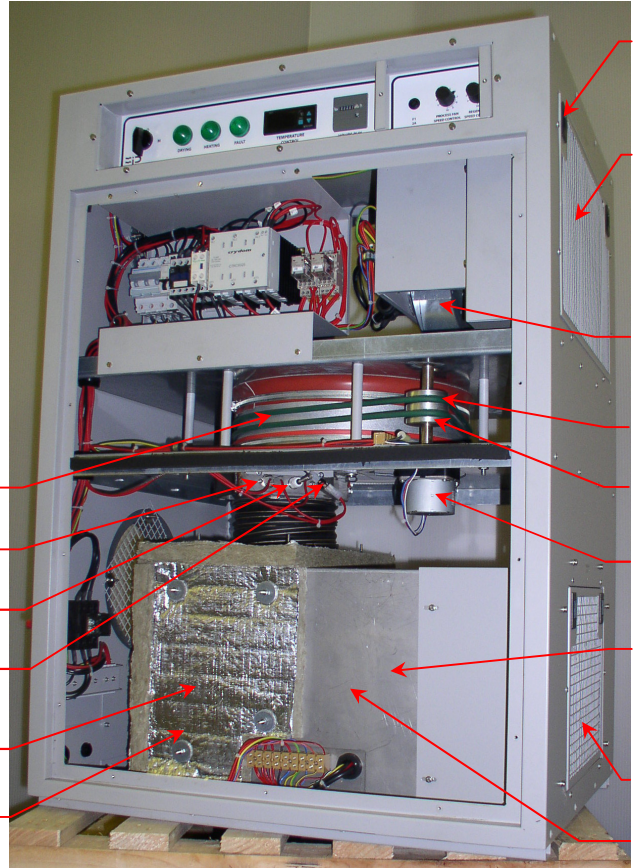

30

3

14

3 / 10

18

22

19

16

7

45 / 46 / 48

12

15

13

20 / 21

24 / 37 / 38 / 39