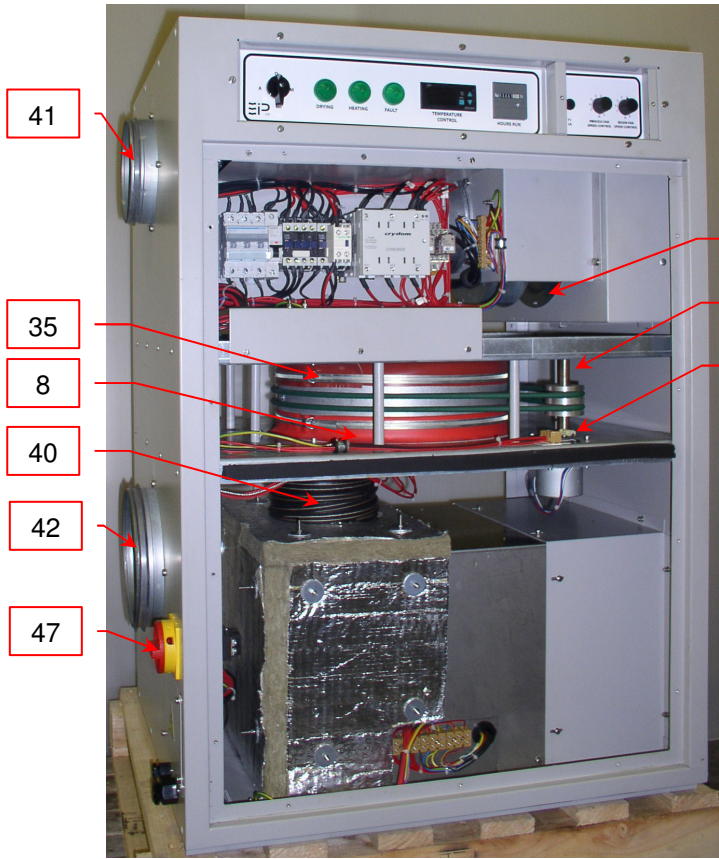

SPARE PARTS LIST

10550GR-US

DD700 - DESICCANT - US - 220V / 3PH / 60Hz

Ref	Item	Description	UM
1	2050084	Regeneration Air Inlet Filter	EA
2	2050085	Process Air Filter	EA
3	2055040	Wheel Shaft	EA
4	2055046	Drive Motor Extension - DD700 / 900	EA
5	3015106	Nitrile Sponge Seal - 16mm X 22mm	MT
6	3015124	Inseal Sponge Seal - 3mm X 50mm	MT
7	3015147	Rockwool Insulation	M2
8	3015158	Silicone Band - 43mm X 1mm	MT
9	3015269	Neopreen Sponge - 12mm X 2mm	MT
10	3020711	Desiccant Wheel - 350mm X 100mm	EA
11	3030270	MY4 Relay - 230V	EA
12	3030555	Rotary Switch	EA
13	3030796	Hour Meter	EA
14	3030907	Capacitor (0.33uf)	EA
15	3031522	Temperature Controller - 230V	EA
16	3031628	PTC Heater - 1.4kW @ 220V	EA
17	3031716	Over Heat Protector	EA
18	3031732	Overheat Protector - Auto Reset - 70°C	EA
19	3031735	Overheat Protector - Manual Reset - 130°	EA
20	3031831	Fuse 5mm X 20mm - 2A	EA
21	3031883	Fuse Holder - 5mm X 20mm Fuse	EA
22	3033379	Temperature Sensor - J Type	EA
23	3034395	Auxillary Contact	EA
24	3034916	Potentiometer	EA
25	3037708	Circuit Breaker - 3 Phase - 16A	EA
26	3037720	Circuit Breaker - 1 Phase - 10A	EA
27	3038308	Solid State Relay	EA
28	3040269	Process Motor	EA
29	3040270	Regeneration Motor	EA
30	3040271	Inlet Ring	EA
31	3040288	Drive Motor - 220V 60Hz	EA
32	3050558	Double "V" Pulley - 50mm	EA
33	3050560	Round Belt - 8mm X 1178mm	EA
34	3085029	Flanged Bearing	EA
35	3086112	Jubilee Banding	MT
36	3088539	Quick Release Catch	EA
37	3090611	Knob	EA
38	3090612	Knob Cap (Black)	EA
39	3090613	Knob Pointer	EA
40	3110456	Flexiable Hose - 152mm Dia	MT

Ebac Industrial Products Inc.

Tel: 1-757-873-6800

www.ebacusa.com

SPARE PARTS LIST

41	3110457	Spiggot - 150mm Dia	EA
42	3110458	Spiggot - 200mm Dia	EA
43	3477015	Relay - DIN Mounted	EA
44	3930733	Contactor - 230V	EA
45	3931708	LED Lamp Element	EA
46	3931710	Lamp Cover - Green	EA
47	3932307	Isolator Switch	EA
48	3934521	Lamp Adaptor	EA