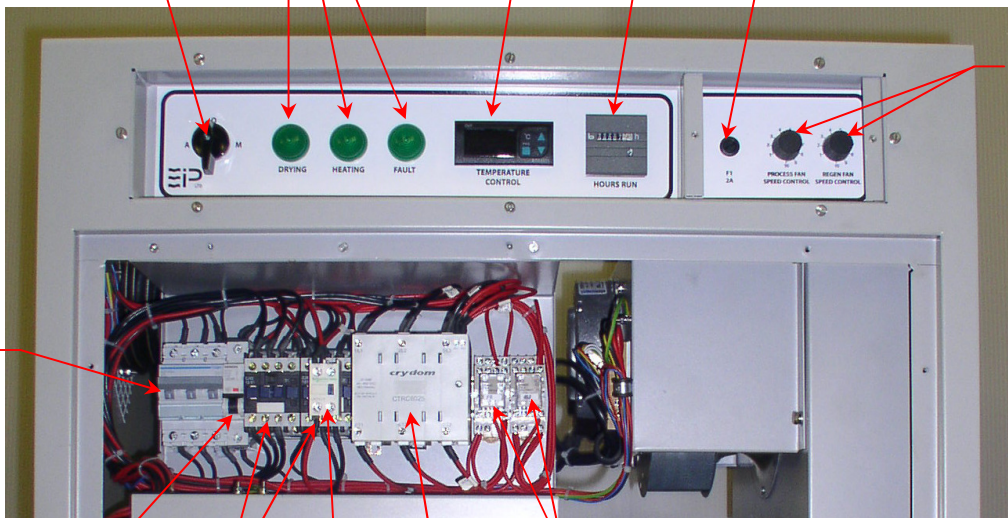

3 / 10

18

22

19

16

7

45 / 46 / 48

12

15

13

20 / 21