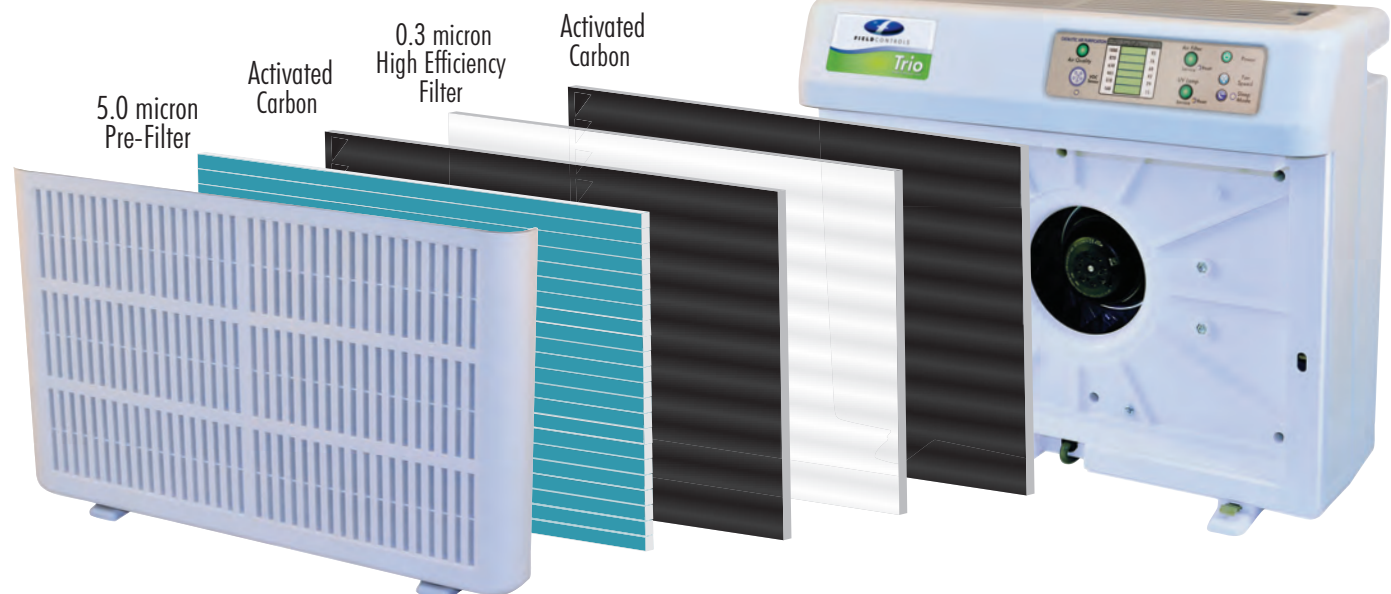

TRIO PORTABLE INDOOR AIR PROTECTION

Technology Counts, Count on TRIO

The Trio includes four stages of filtration to ensure indoor air is FRESH, CLEAN & PURE™. The pre-filter collects particles as small as 5.0 microns, while two layers of activated carbon filters remove odors and VOCs. The final stage of filtration is high grade media filter that traps microscopic particles as small as 0.3 microns such as dust, dander, and pollen. As air exits the Trio, it passes the high intensity UVC Lamp and through the patented PRO-Cell™ technology that transforms odors and VOCs into harmless, odorless water vapor and carbon dioxide. The Trio is one of the most effective air purifiers on the market.

Patented PRO-Cell™ Technology

VOC Sensor

TRIO can clean the air in a room up to 1500 square feet in one hour and 750 square feet in 30 minutes.

SPECIFICATIONS

Model	Dimensions W x H x D	Weight (lbs)	Noise (dB)	Airflow (CFM)	Coverage 3 Air Changes per Hour (ACH) Square Feet	Coverage Room Size @ 3 ACH	Coverage 5 Air Changes per Hour (ACH) Square Feet	Coverage Room Size @ 5 ACH	µW/cm ² @ Surface
TRIO	21.5" X 18" X 8"	23	68	200	500	25 x 20	300	20 x 15	7,434