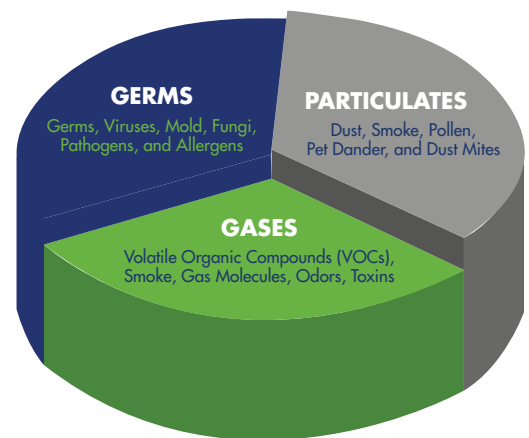

- **Three Stages of Filtration**
  - Adsorbs gases and traps particulates

- **High intensity UVC Lamp**
  - Reduces airborne mold, bacteria, and viruses

- **Patented PRO-Cell™ Technology**
  - Transforms odors and VOCs into fresh, breathable air

- **VOC Sensor Equipped**
  - Automatically increases the fan speed when harmful gases are present