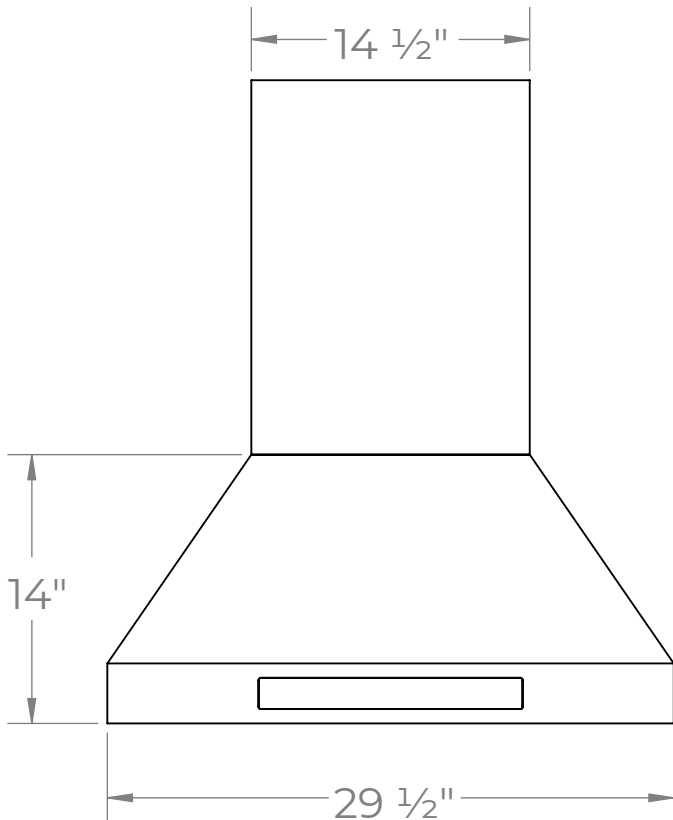

IS-500SS-30

TOP

FRONT

SIDE

CHIMNEY COVERS

All measurements are in inches

IS-500SS-36

TOP

FRONT

SIDE

CHIMNEY COVERS

All measurements are in inches