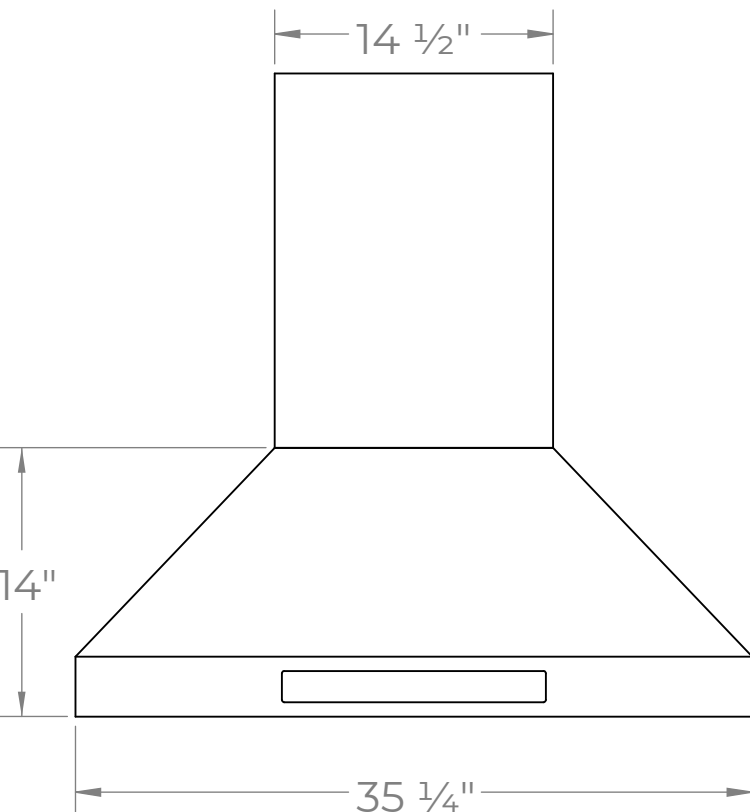

IS-500SS-30

TOP

FRONT

SIDE

CHIMNEY COVERS

All measurements are in inches

IS-500SS-36

TOP

FRONT

SIDE

CHIMNEY COVERS

All measurements are in inches