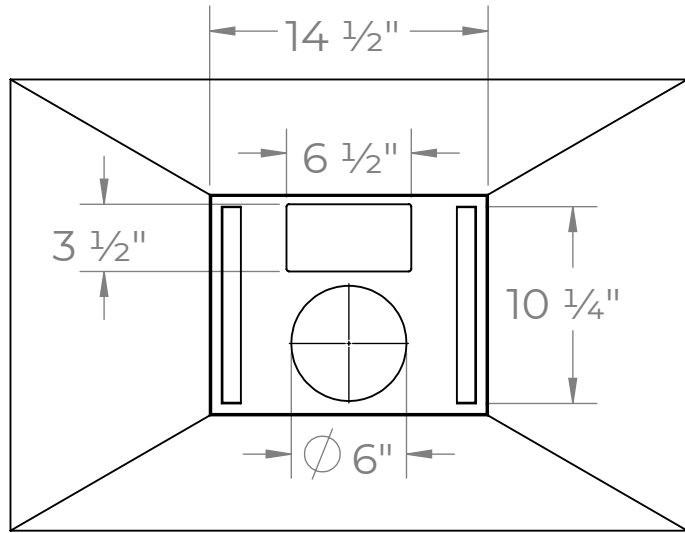

IS-500SS-30

TOP

FRONT

SIDE

CHIMNEY COVERS

All measurements are in inches

IS-500SS-36

TOP

FRONT

SIDE

CHIMNEY COVERS

All measurements are in inches