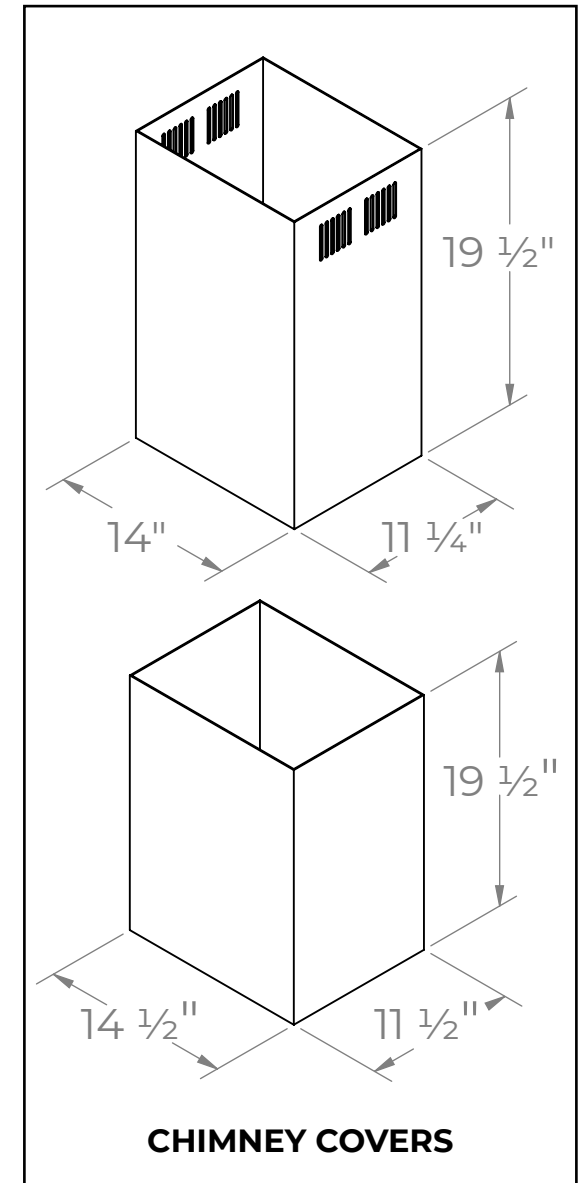

IS-500SS-30

TOP

FRONT

SIDE

CHIMNEY COVERS

All measurements are in inches

IS-500SS-36

TOP

FRONT

SIDE

CHIMNEY COVERS

All measurements are in inches