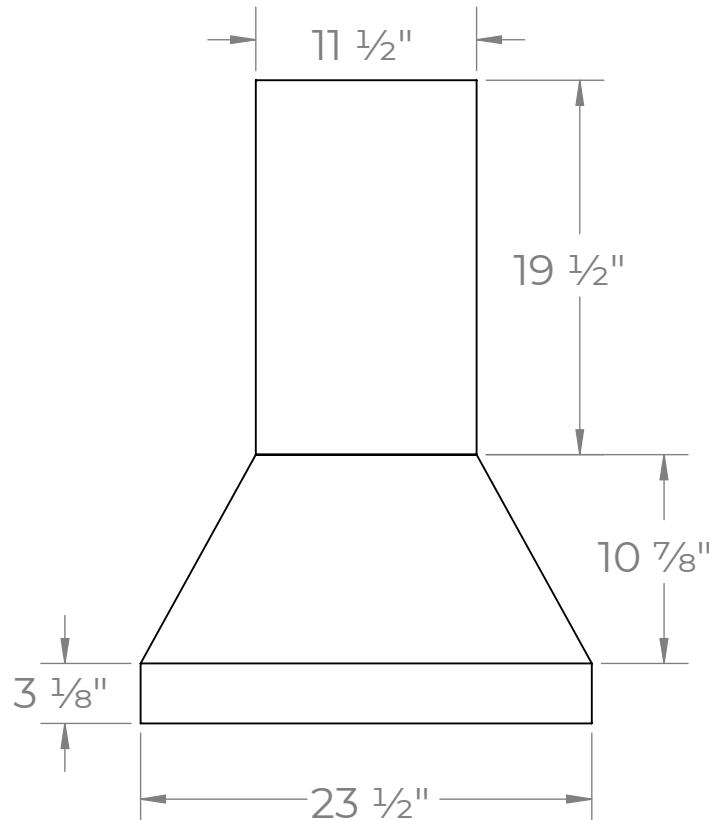

IS-500SS-30

TOP

FRONT

SIDE

CHIMNEY COVERS

All measurements are in inches

IS-500SS-36

TOP

FRONT

SIDE

CHIMNEY COVERS

All measurements are in inches