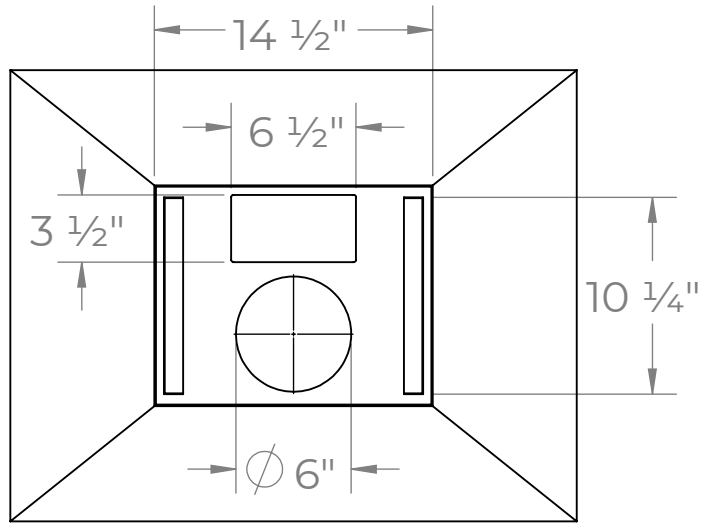

IS-500SS-30

TOP

FRONT

SIDE

CHIMNEY COVERS

All measurements are in inches

IS-500SS-36

TOP

FRONT

SIDE

CHIMNEY COVERS

All measurements are in inches