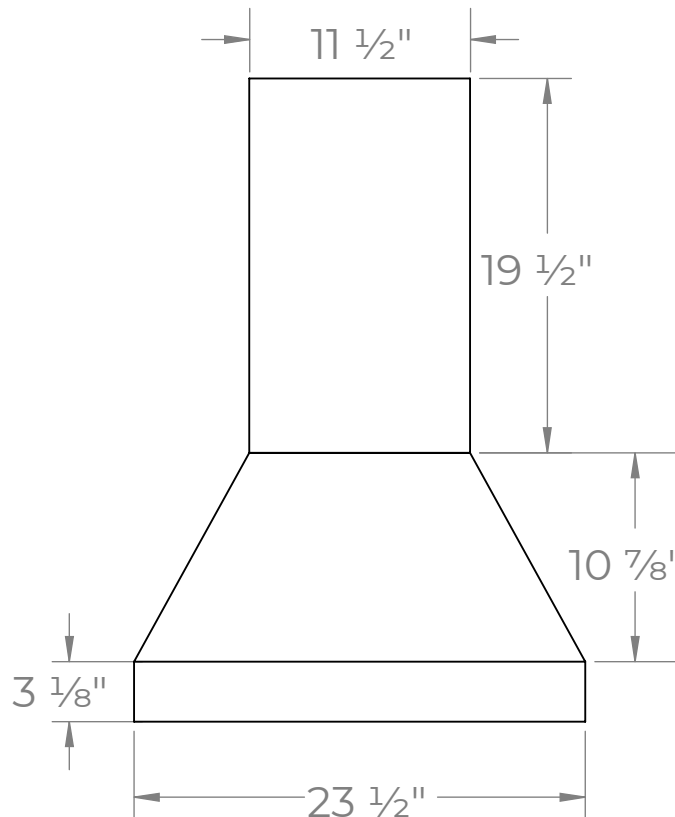

IS-500SS-30

TOP

FRONT

SIDE

CHIMNEY COVERS

All measurements are in inches

IS-500SS-36

TOP

FRONT

SIDE

CHIMNEY COVERS

All measurements are in inches