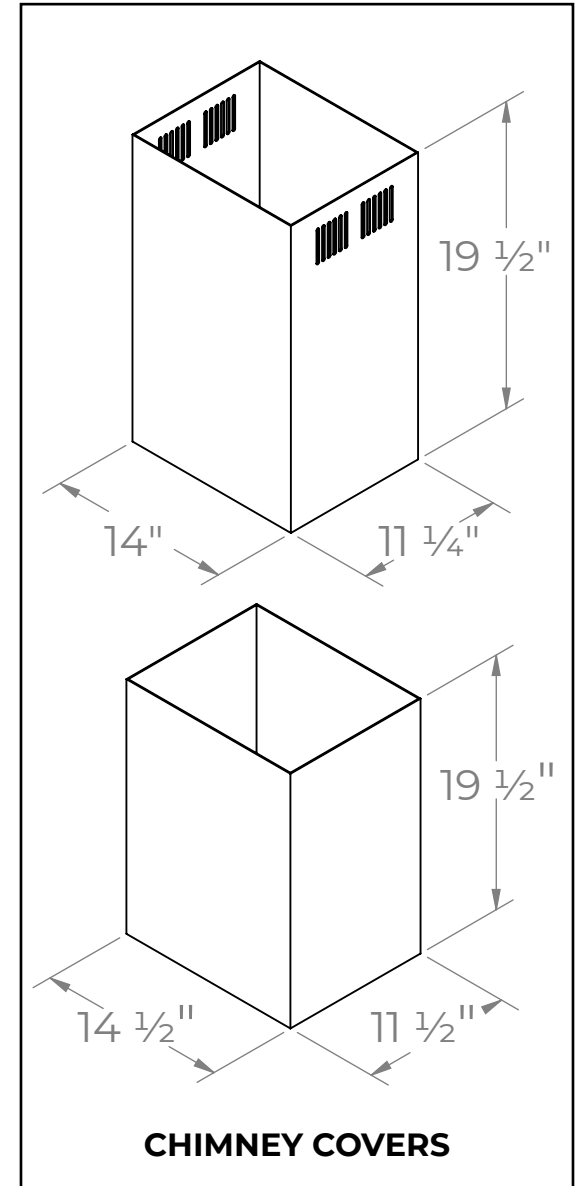

IS-500SS-30

TOP

FRONT

SIDE

CHIMNEY COVERS

All measurements are in inches

IS-500SS-36

TOP

FRONT

SIDE

CHIMNEY COVERS

All measurements are in inches