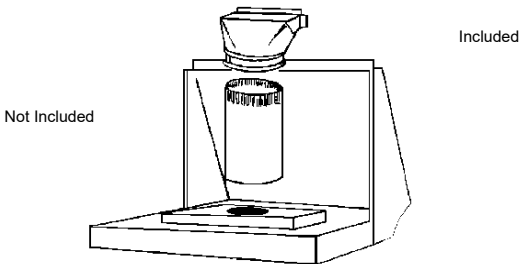

Must be able to vent back in to the kitchen.
Elbow Pipe Included. →

SEVEN YEAR, IN HOME, LIMITED WARRANTY, THE BEST IN THE INDUSTRY!

All dimensions are (+/-) 1/16" and are subject to change. Drawings are not to scale.