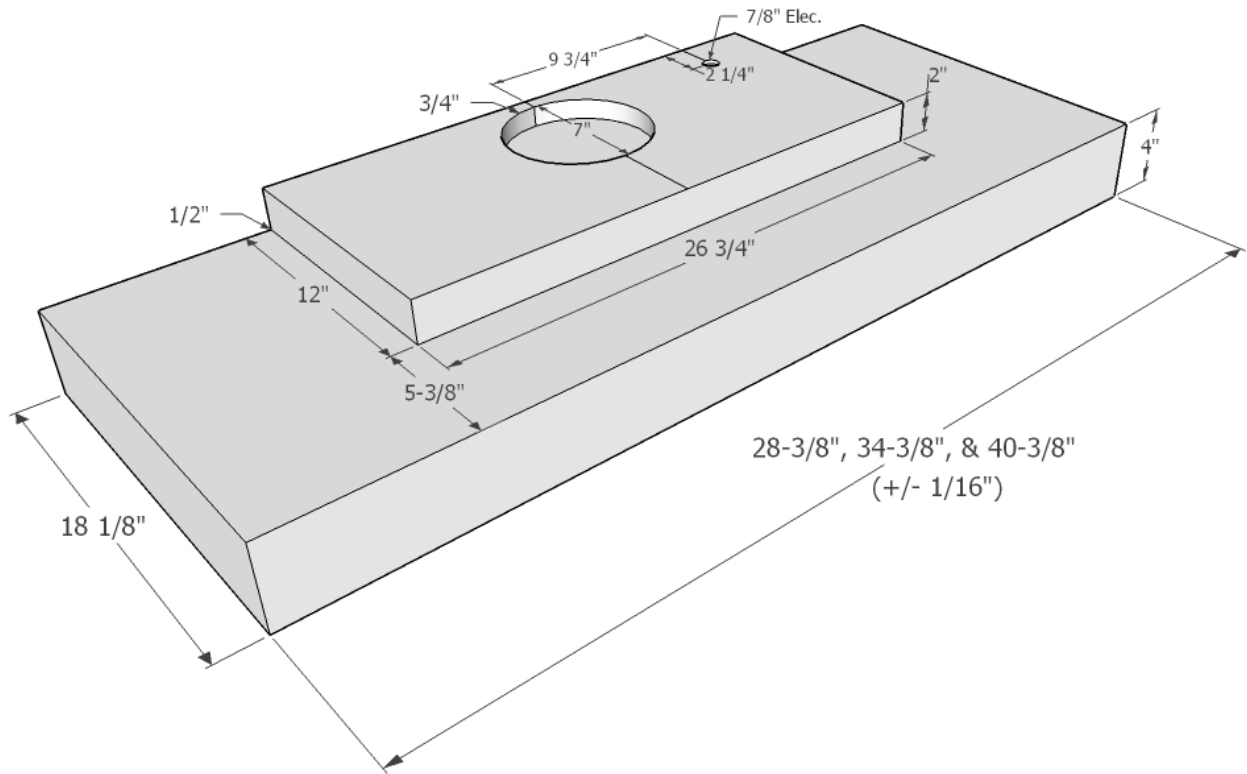

Ventilator Insert Specifications