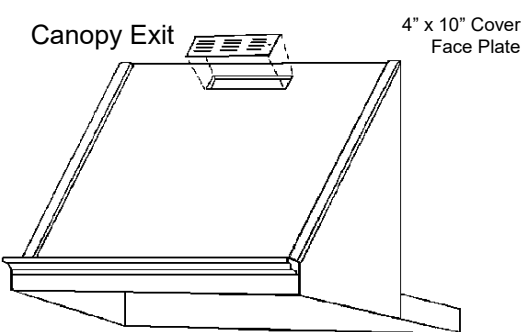

FEATURES:

- ◆ Variable or Rocker Controls.
- ◆ Center Panel Lighting: LED bulbs Included.
- ◆ Filters: Aluminum Mesh
- ◆ Filters: Slim Baffle
- ◆ Electrical: 115 AC, 60 Hz, 9 Amps. For proper installation, unit must be hard wired. Suggested use with 15 Amp Circuit.
- ◆ Suggested Distance Code: 30" above cooking surface.

Must be able to vent back in to the kitchen.
Elbow Pipe Included. →

SEVEN YEAR, IN HOME, LIMITED WARRANTY, THE BEST IN THE INDUSTRY!

All dimensions are (+/-) 1/16" and are subject to change. Drawings are not to scale.